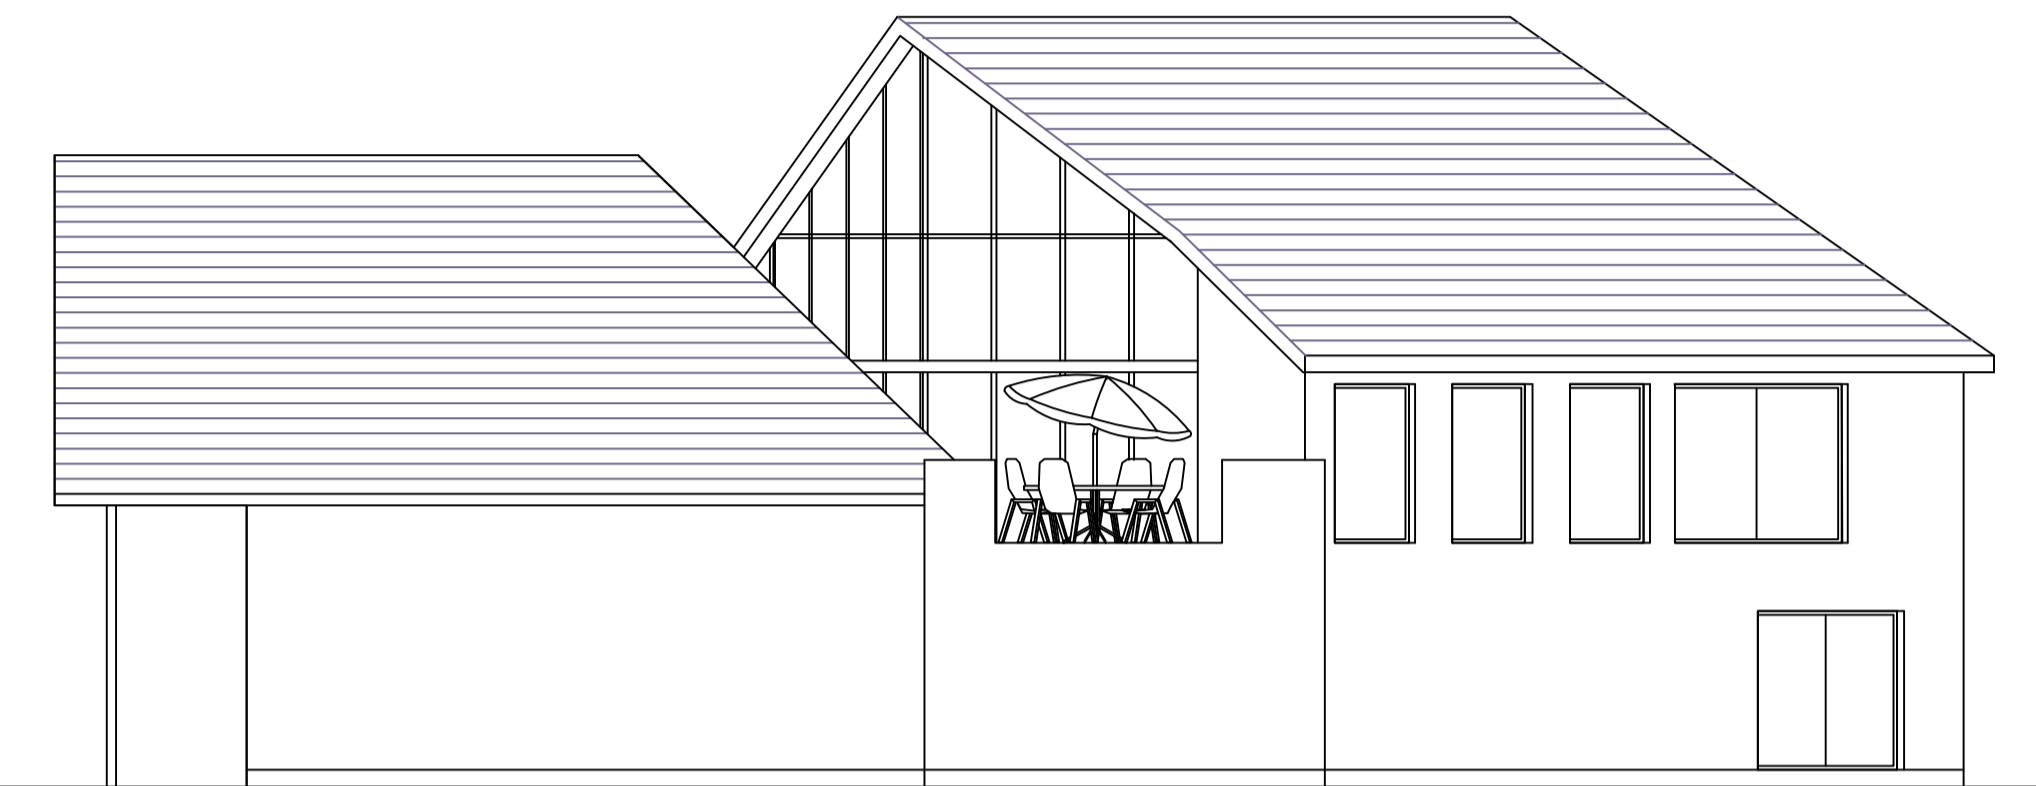

SIDE ELEVATION